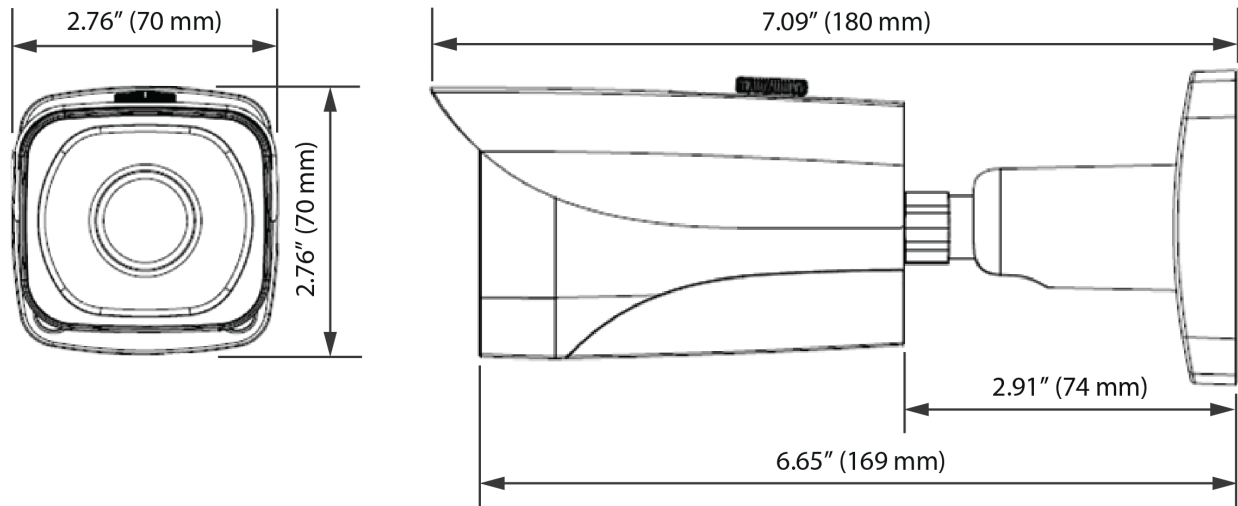

Specifications...continued

General	
Dimensions	2.76 x 2.76 x 7.09 in (70 x 70 x 180 mm)
Weight	0.88 lb (0.4 kg)
Power Supply	12VDC, PoE (802.3af)
Power Consumption	< 5.5W
Environment	Temp. -40°F ~140°F (-40°C ~+60°C); Relative Humidity: < 95%
Ingress Protection	IP67

Dimensions

Mounting Accessories